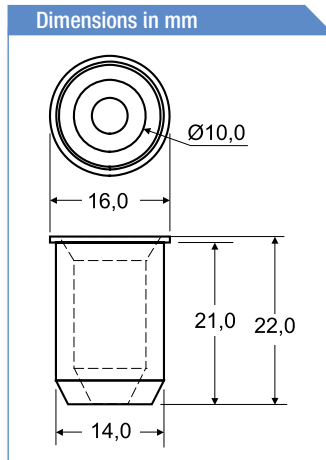

Accessories

9-29525-00-0-0

Striker cup 22 mm

Description	Color	PU	Part Number
Solid brass striker for shoot bolts	Brass	1	9-29525-00-0-0
* = Color		PU = Packaging Unit	

0-0736A-00-0-0

Striker cup 19 mm

Description	Color	PU	Part Number
Nylon striker for shoot bolts	Black	100	0-0736A-00-0-0
* = Color		PU = Packaging Unit	

9-C5362-32-0-8

Screw

Type	Dim. (mm)	Color	PU	Part Number
D1	3,9 x 32	Stainless Steel	1000	9-C5362-32-0-8
* = Color		PU = Packaging Unit		

Additional information

- Made of Stainless Steel
- Type D1 with self-drilling spiral point and high duplex thread with "Quadrex" socket
- Sharp tip for quick drive