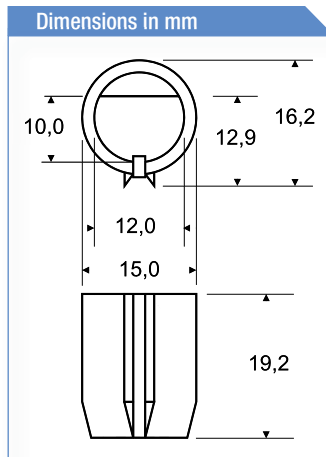

Accessories

9-29525-00-0-0

Striker cup 22 mm

Description	Color	PU	Part Number
Solid brass striker for shoot bolts	Brass	1	9-29525-00-0-0
* = Color		PU = Packaging Unit	

0-0736A-00-0-0

Striker cup 19 mm

Description	Color	PU	Part Number
Nylon striker for shoot bolts	Black	100	0-0736A-00-0-0
* = Color		PU = Packaging Unit	

9-C5362-32-0-8

Screw

Type	Dim. (mm)	Color	PU	Part Number
D1	3,9 x 32	Stainless Steel	1000	9-C5362-32-0-8
* = Color		PU = Packaging Unit		

Additional information

- Made of Stainless Steel
- Type D1 with self-drilling spiral point and high duplex thread with "Quadrex" socket
- Sharp tip for quick drive