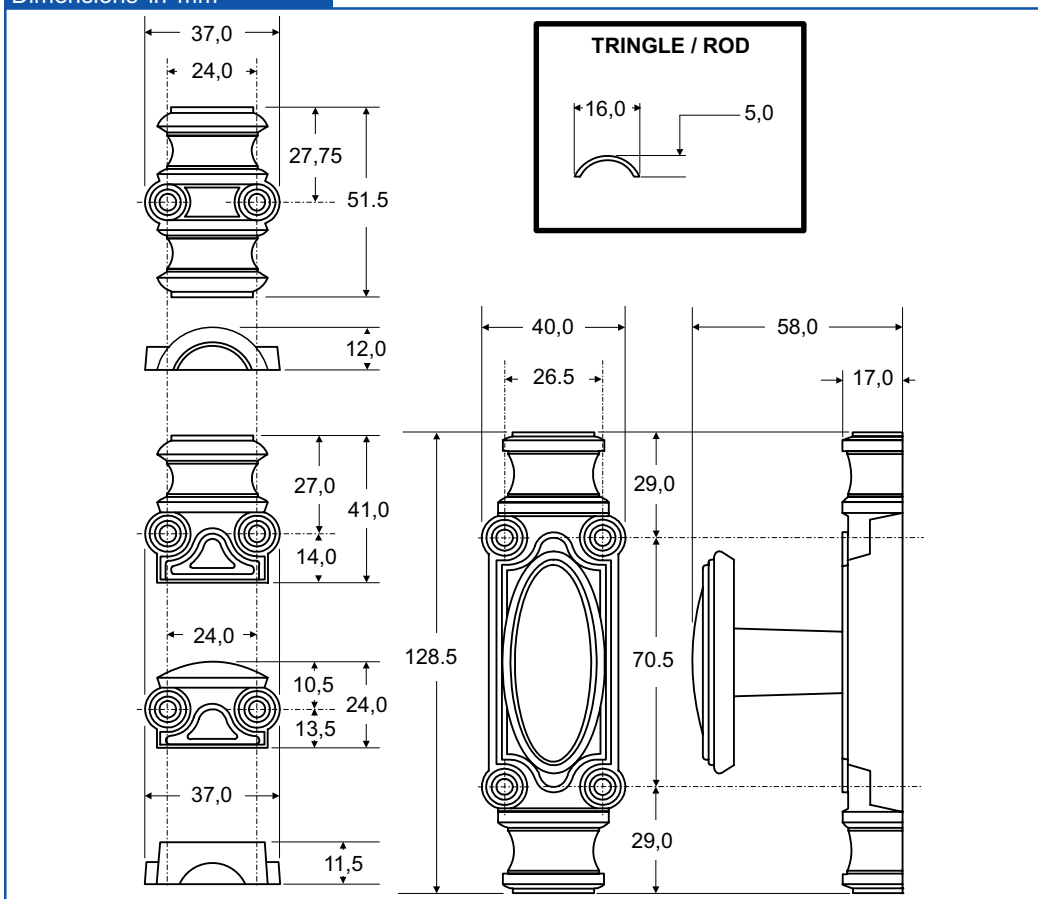

Rustic Gear

K-C5617-00-0-6

Decor gear version

Description	Color	Weight kg	PU	Part Number
Rustic surface decor mounted gear set	Black	5,0	10	K-C5617-00-0-6

Rod

Rod 16 x 5 x 1300 mm	Black	5,0	1	9-C5612-13-0-6
-------------------------	-------	-----	---	----------------

» Dimensions in mm

Rustic Gear

K-C5616-00-0-6

Light gear version

Description	Color	Weight kg	PU	Part Number
Rustic surface mounted gear set	Black	5,0	10	K-C5616-00-0-6

Rod

Rod 16 x 5 x 1300 mm	Black	5,0	1	9-C5612-13-0-6
-------------------------	-------	-----	---	----------------

» Dimensions in mm

Rustic Gear

K-C5615-00-0-73

Heavy gear version

Description	Color	Weight kg	PU	Part Number
Rustic surface mounted gear sets	Silver Grey	5,0	10	K-C5615-00-0-1
	Polished Brass	5,0	10	K-C5615-00-0-3
	Black	5,0	10	K-C5615-00-0-6
	Antique Brass	5,0	10	K-C5615-00-0-04
	Pewter	5,0	10	K-C5615-00-0-08
	Brass & White	5,0	10	K-C5615-00-0-73

» Dimensions in mm