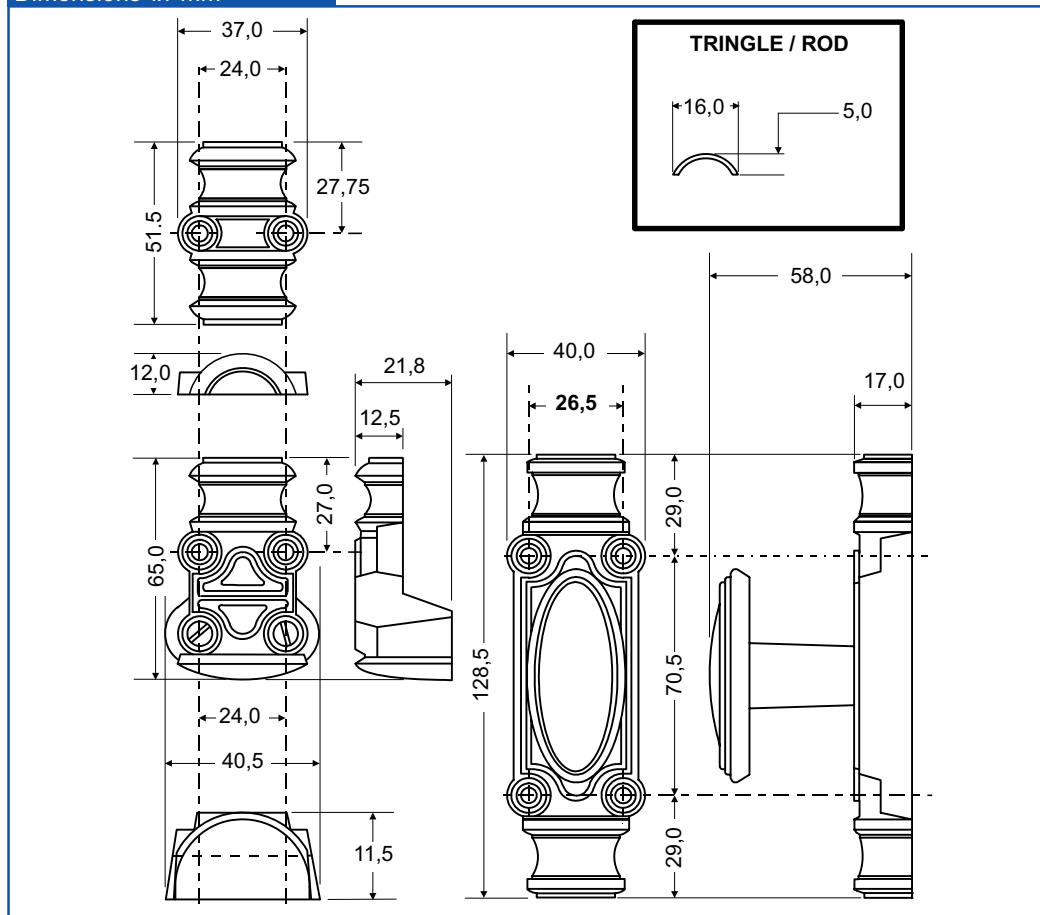

Rustic Gear

K-C5617-00-0-6

Decor gear version

Description	Color	Weight kg	PU	Part Number
Rustic surface decor mounted gear set	Black	5,0	10	K-C5617-00-0-6

Rod

Rod 16 x 5 x 1300 mm	Black	5,0	1	9-C5612-13-0-6
-------------------------	-------	-----	---	----------------

* = Color

PU = Packaging Unit

ADDITIONAL INFORMATION

- Black Epoxy finish made from cast iron
- 10 sets per box.
- 1 set includes:
 - 1 handle
 - 1 spindle 7 x 41 mm
 - 2 M5 x 45 mm screws
 - 2 tiebar guides
 - 2 tiebar end guides & keepers (sash)
- Screws included (matching finishes)
- Rod made from cold rolled steel

» Dimensions in mm

Rustic Gear

K-C5616-00-0-6

Light gear version

Description	Color	Weight kg	PU	Part Number
Rustic surface mounted gear set	Black	5,0	10	K-C5616-00-0-6

Rod

Rod 16 x 5 x 1300 mm	Black	5,0	1	9-C5612-13-0-6
-------------------------	-------	-----	---	----------------

» Dimensions in mm