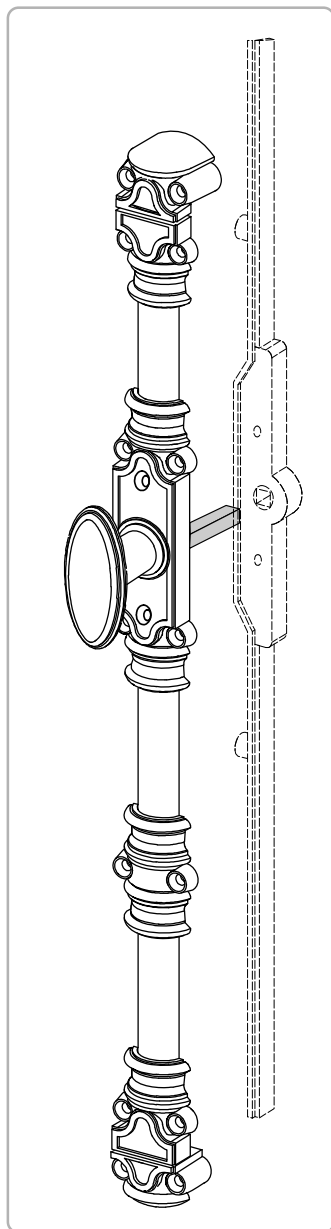

Rustic Gear

K-C5617-00-0-6

Decor gear version

Description	Color	Weight kg	PU	Part Number
Rustic surface decor mounted gear set	Black	5,0	10	K-C5617-00-0-6

Rod

Rod 16 x 5 x 1300 mm	Black	5,0	1	9-C5612-13-0-6
-------------------------	-------	-----	---	----------------

* = Color

PU = Packaging Unit

ADDITIONAL INFORMATION

- Black Epoxy finish made from cast iron
- 10 sets per box.
- 1 set includes:
 - 1 handle
 - 1 spindle 7 x 41 mm
 - 2 M5 x 45 mm screws
 - 2 tiebar guides
 - 2 tiebar end guides & keepers (sash)
- Screws included (matching finishes)
- Rod made from cold rolled steel

» Dimensions in mm

Rustic Gear

K-C5616-00-0-6

Light gear version

Description	Color	Weight kg	PU	Part Number
Rustic surface mounted gear set	Black	5,0	10	K-C5616-00-0-6

Rod

Rod 16 x 5 x 1300 mm	Black	5,0	1	9-C5612-13-0-6
-------------------------	-------	-----	---	----------------

» Dimensions in mm

Rustic Gear

K-C5615-00-0-73

Heavy gear version

Description	Color	Weight kg	PU	Part Number
Rustic surface mounted gear sets	Silver Grey	5,0	10	K-C5615-00-0-1
	Polished Brass	5,0	10	K-C5615-00-0-3
	Black	5,0	10	K-C5615-00-0-6
	Antique Brass	5,0	10	K-C5615-00-0-04
	Pewter	5,0	10	K-C5615-00-0-08
	Brass & White	5,0	10	K-C5615-00-0-73